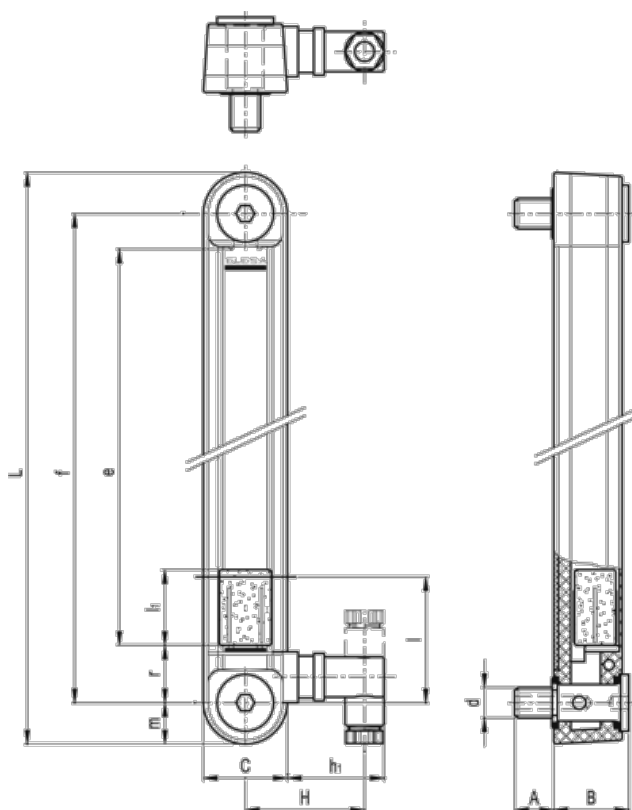

Data Sheet

Article number: 2311111111

Description: E+G Column level indicator
HCY.127-E-N.A.-M12

Measures

A = 15	I = 40
B = 29	L = 159
C = 32	l1 = 29
d = M12	m = 16
e = 93	r = 20
f = 127	Weight (g) = 170
H = 46	
h1 = 37	